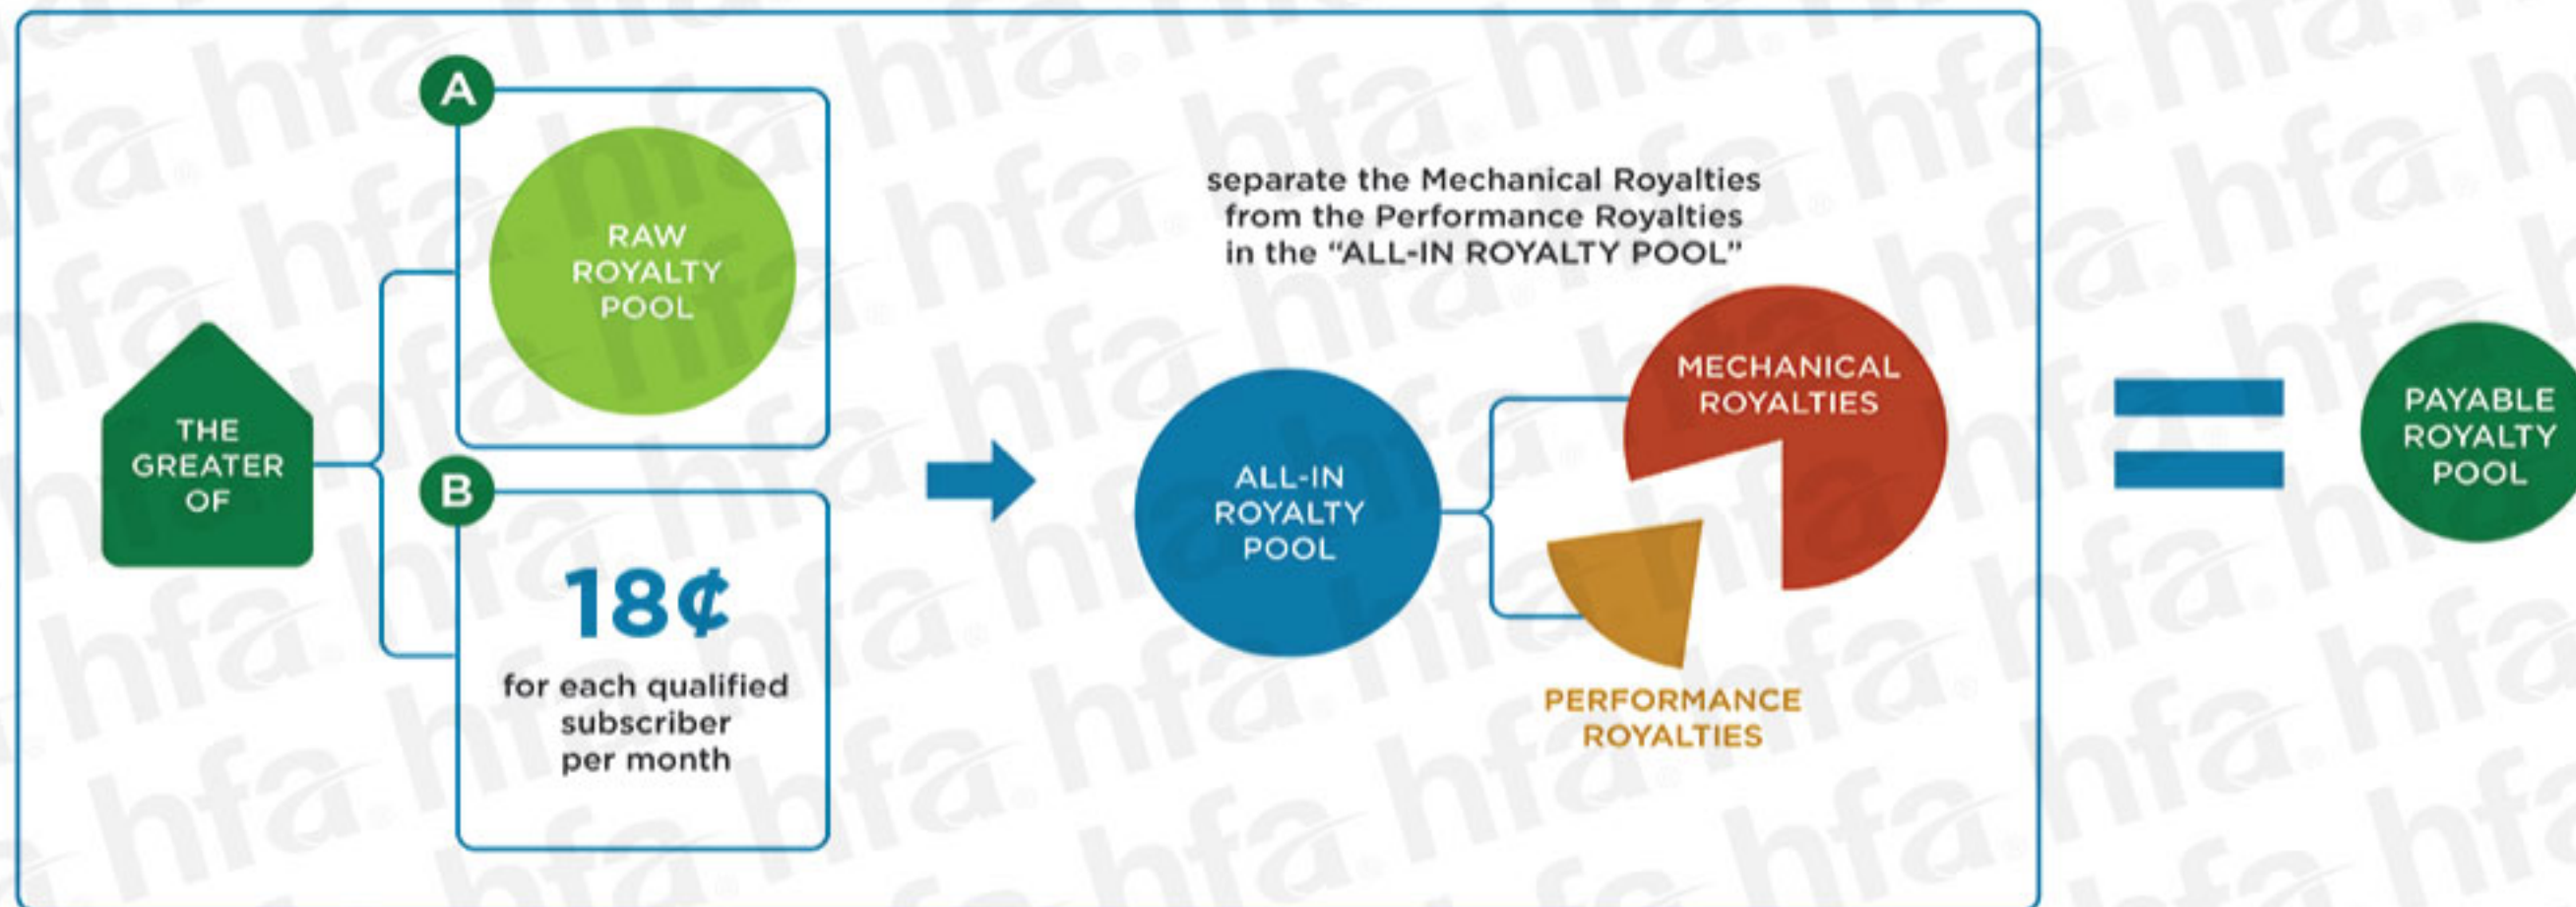

Limited Offering =

Subscription services that offers a very limited catalog of music or services that stream preprogrammed playlists.

1 CALCULATE THE RAW ROYALTY POOL

2 CALCULATE THE PAYABLE ROYALTY POOL

3 ALLOCATE PAYABLE ROYALTY POOL