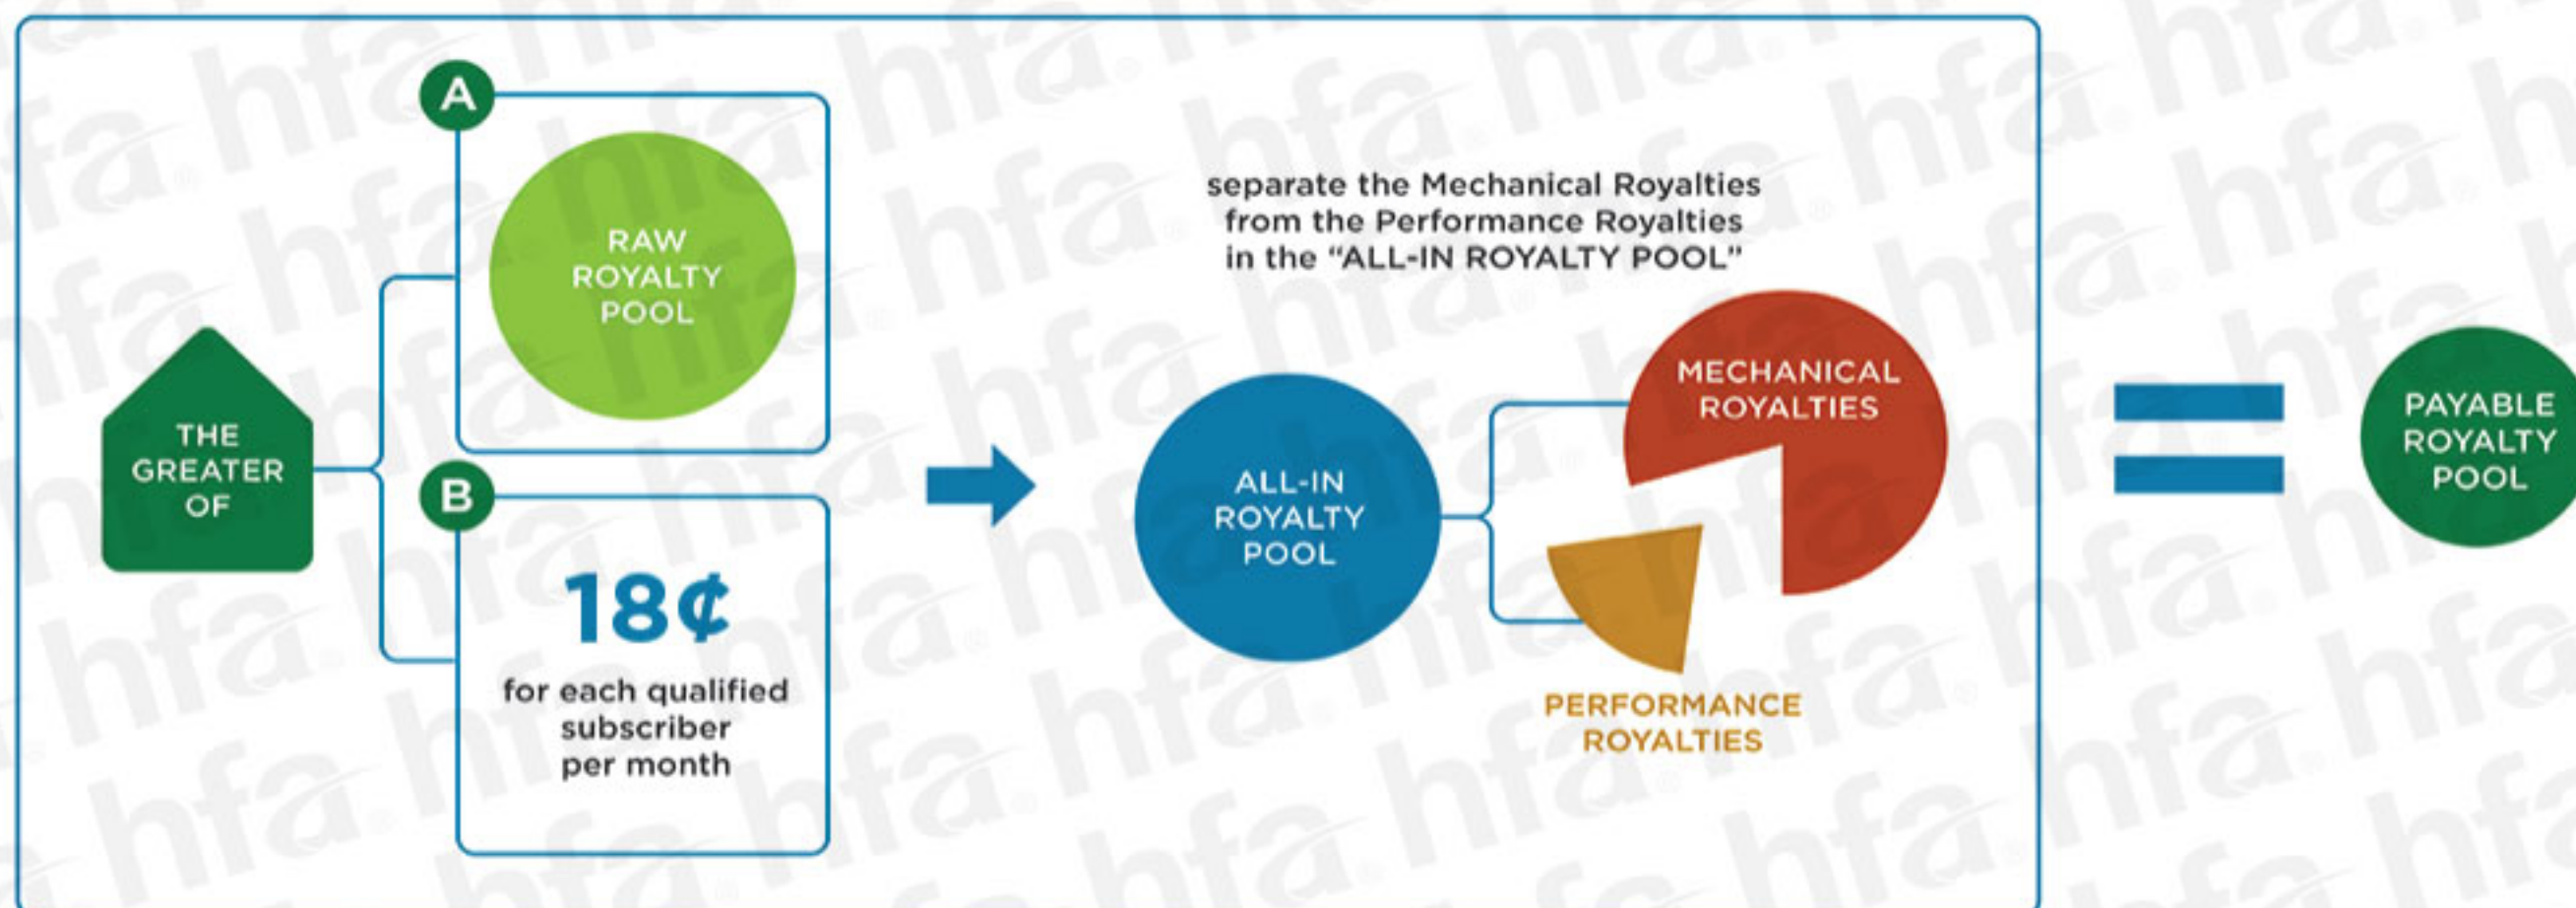

# Limited Offering =

Subscription services that offers a very limited catalog of music or services that stream preprogrammed playlists.

## 1 CALCULATE THE RAW ROYALTY POOL

## 2 CALCULATE THE PAYABLE ROYALTY POOL

## 3 ALLOCATE PAYABLE ROYALTY POOL