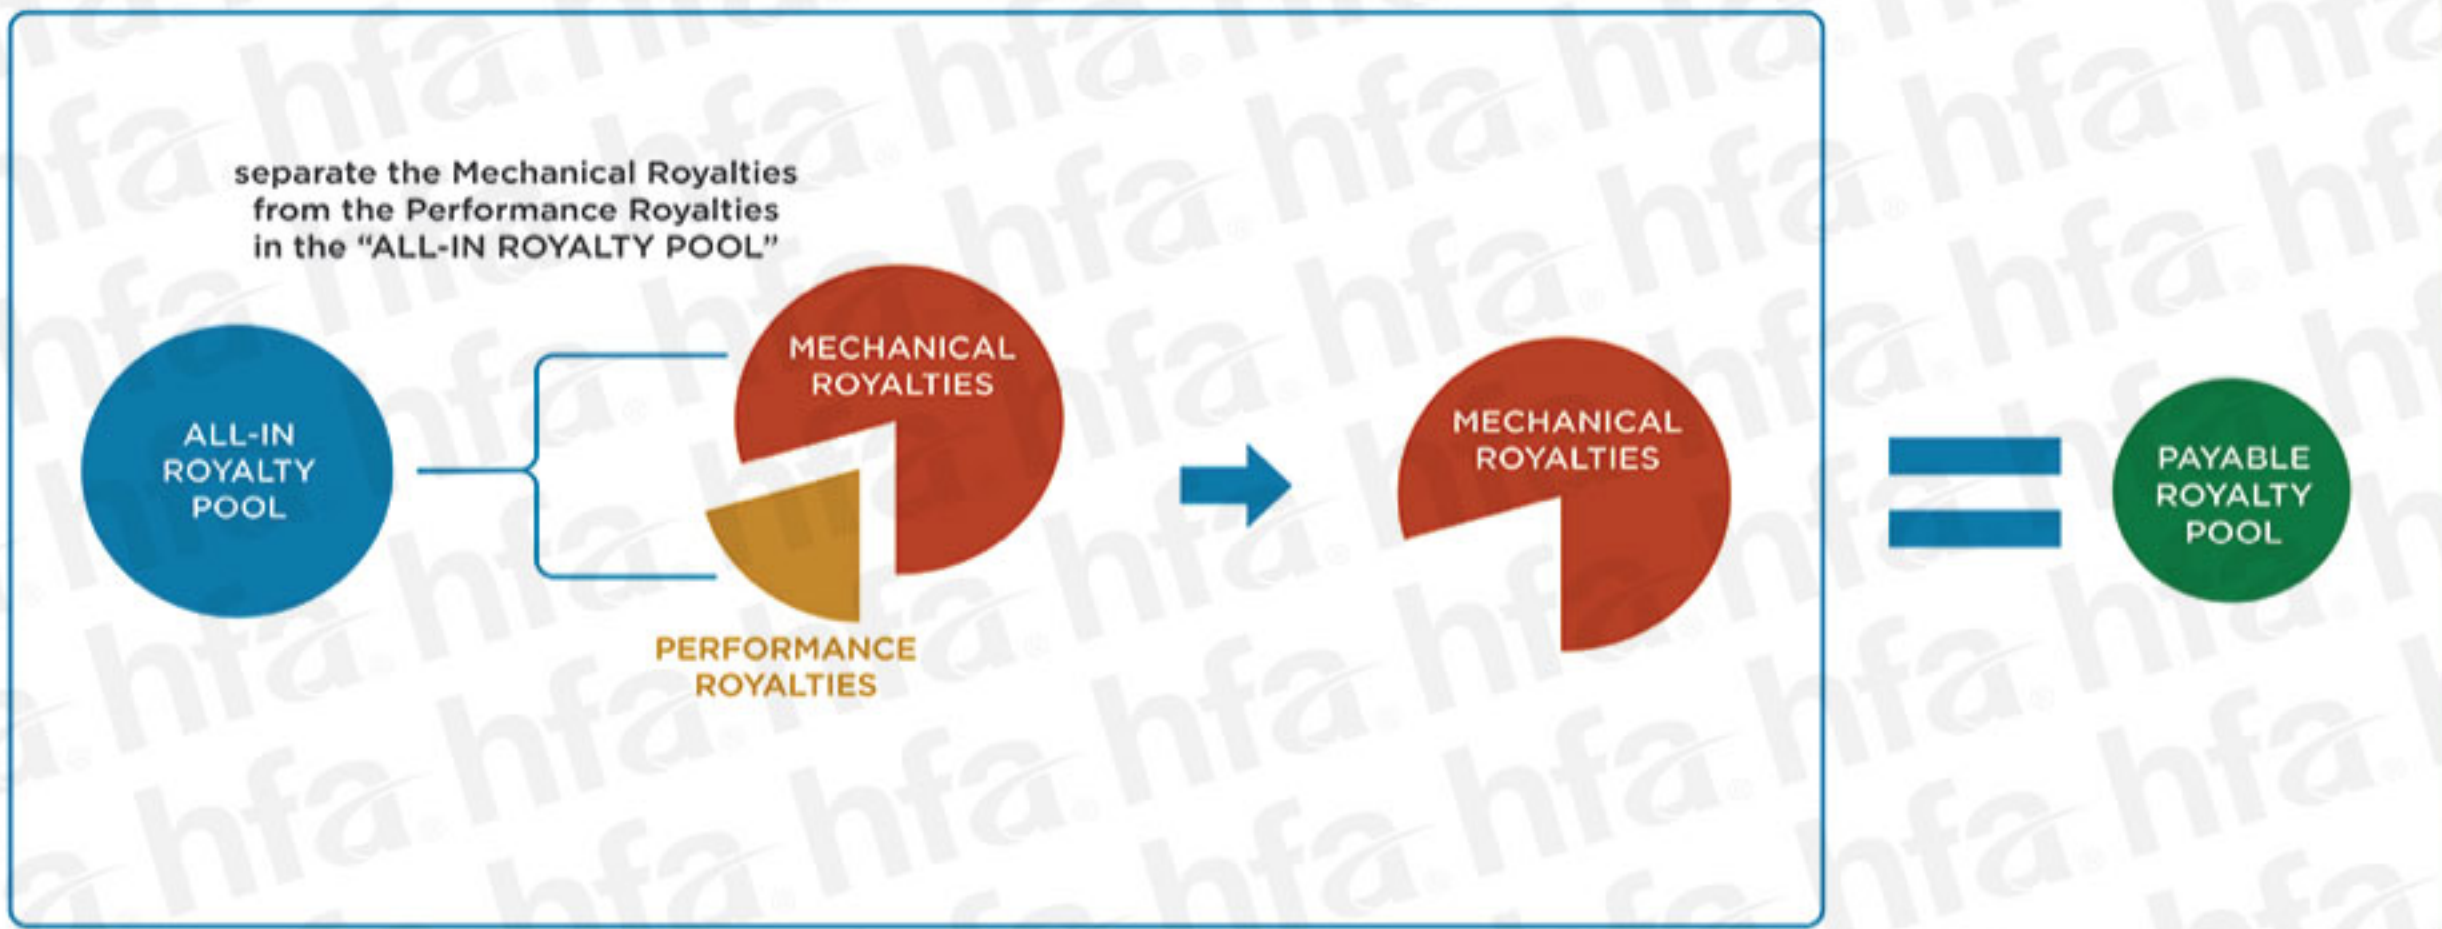

# Purchased Content Locker =

Services offered for free to purchasers of Permanent Downloads or CDs

## 1 CALCULATE THE ALL-IN ROYALTY POOL

## 2 CALCULATE THE PAYABLE ROYALTY POOL

## 3 ALLOCATE PAYABLE ROYALTY POOL