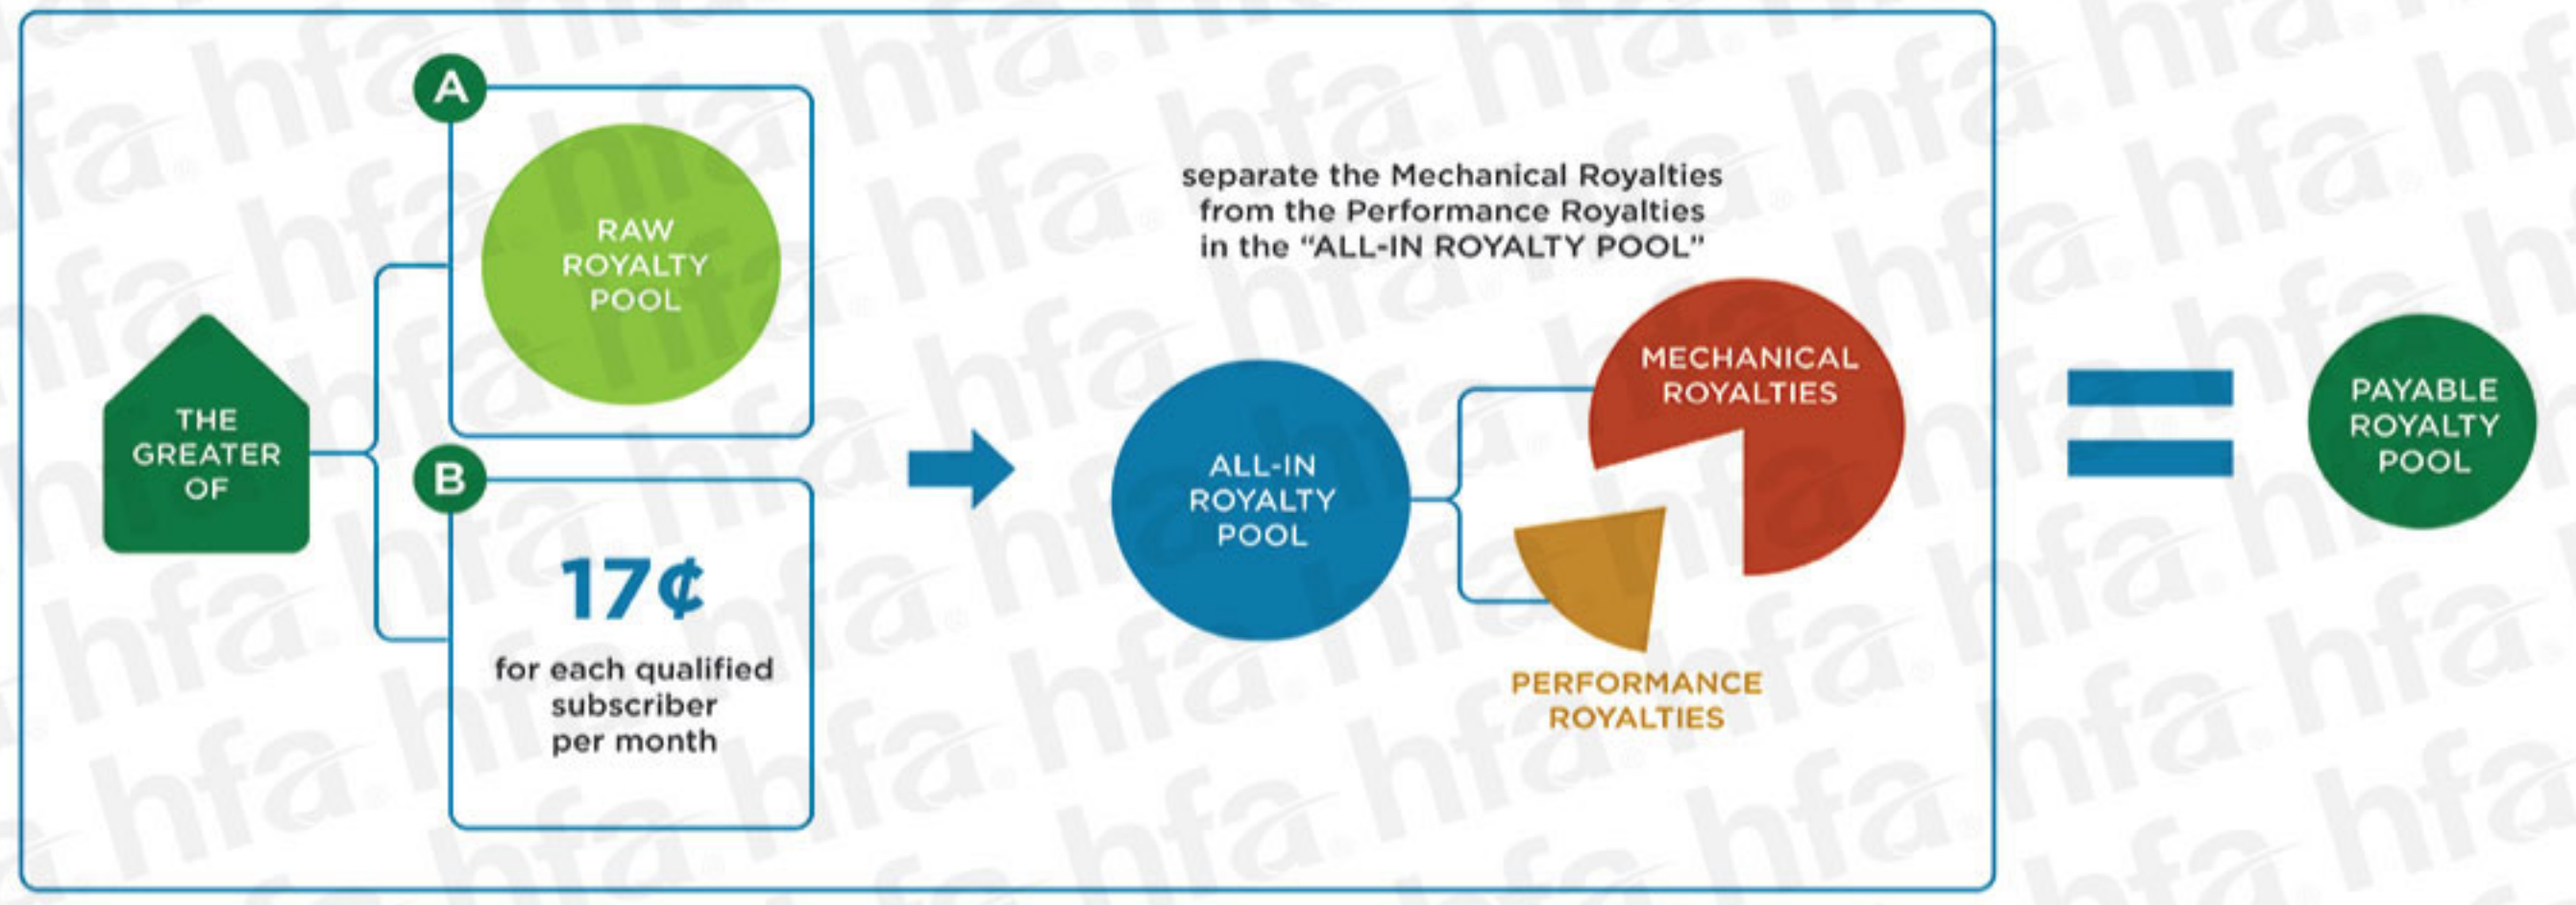

# Paid Locker Service =

Service that provides continuous access to internet connected devices to recordings previously purchased by the end user

## 1 CALCULATE THE RAW ROYALTY POOL

## 2 CALCULATE THE PAYABLE ROYALTY POOL

## 3 ALLOCATE PAYABLE ROYALTY POOL