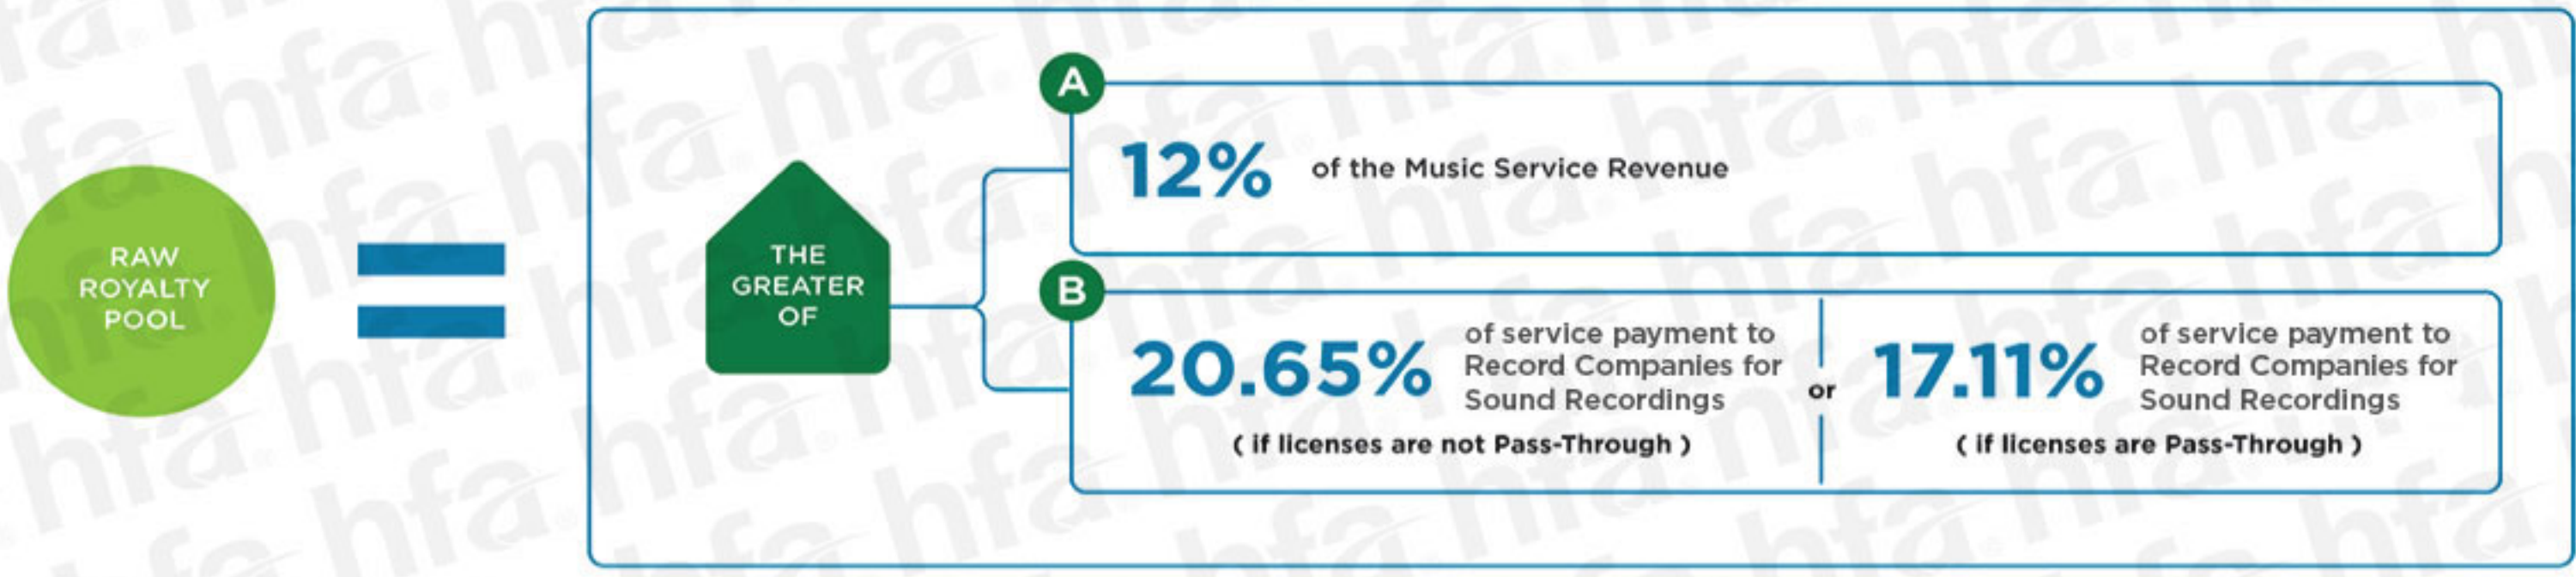

# Paid Locker Service =

Service that provides continuous access to internet connected devices to recordings previously purchased by the end user

## 1 CALCULATE THE RAW ROYALTY POOL

## 3 ALLOCATE PAYABLE ROYALTY POOL