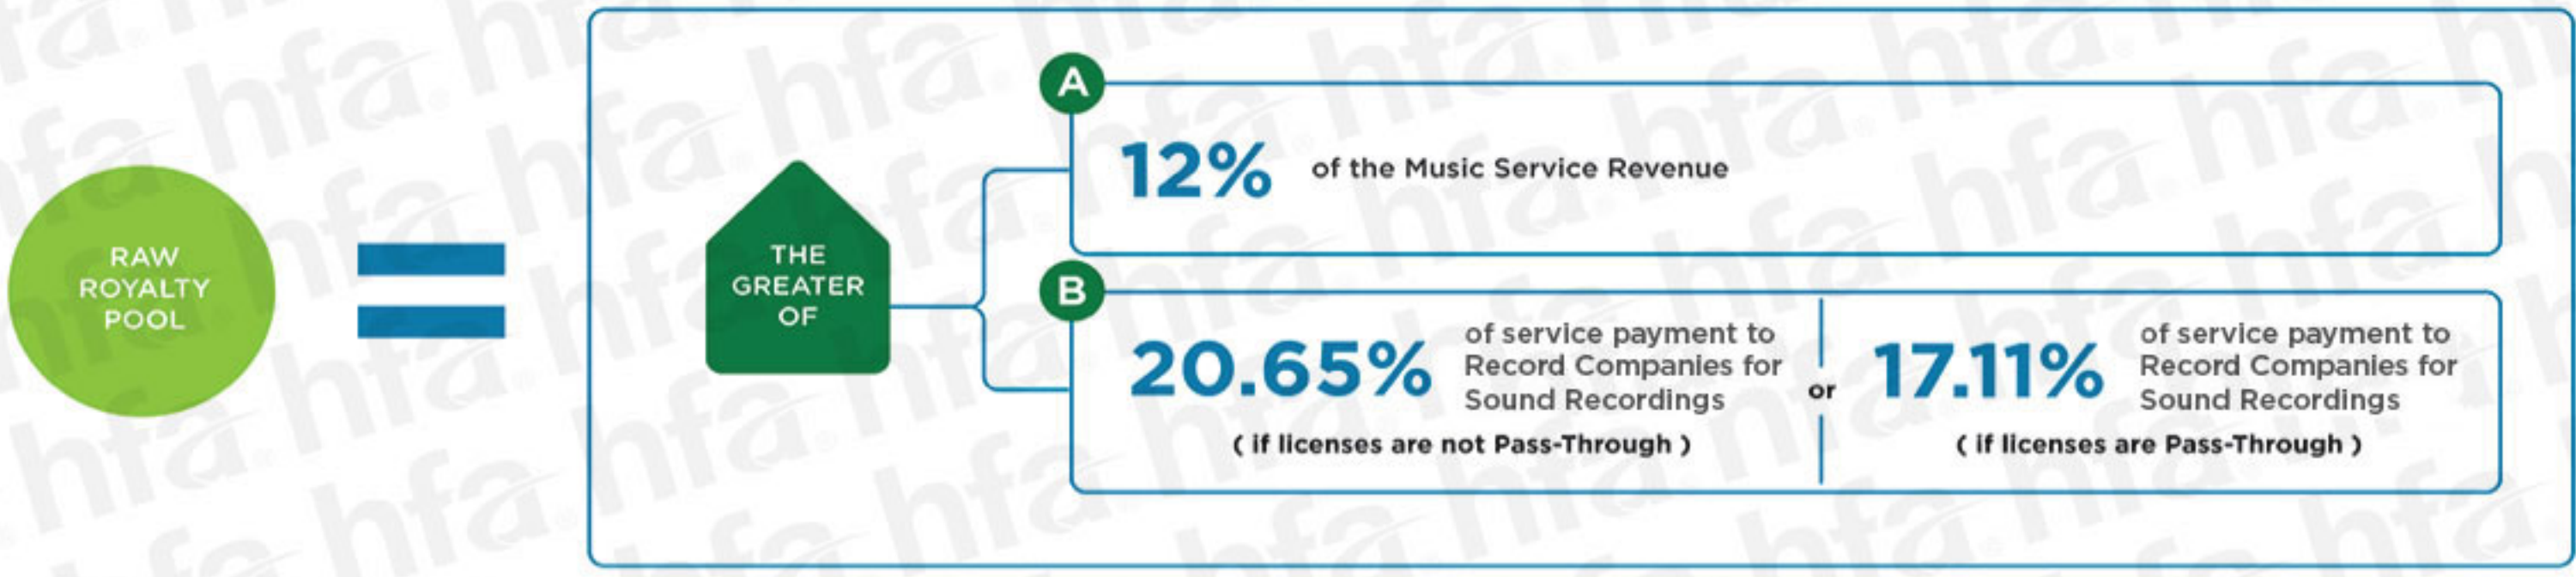

Paid Locker Service =

Service that provides continuous access to internet connected devices to recordings previously purchased by the end user

1 CALCULATE THE RAW ROYALTY POOL

2 CALCULATE THE PAYABLE ROYALTY POOL

3 ALLOCATE PAYABLE ROYALTY POOL