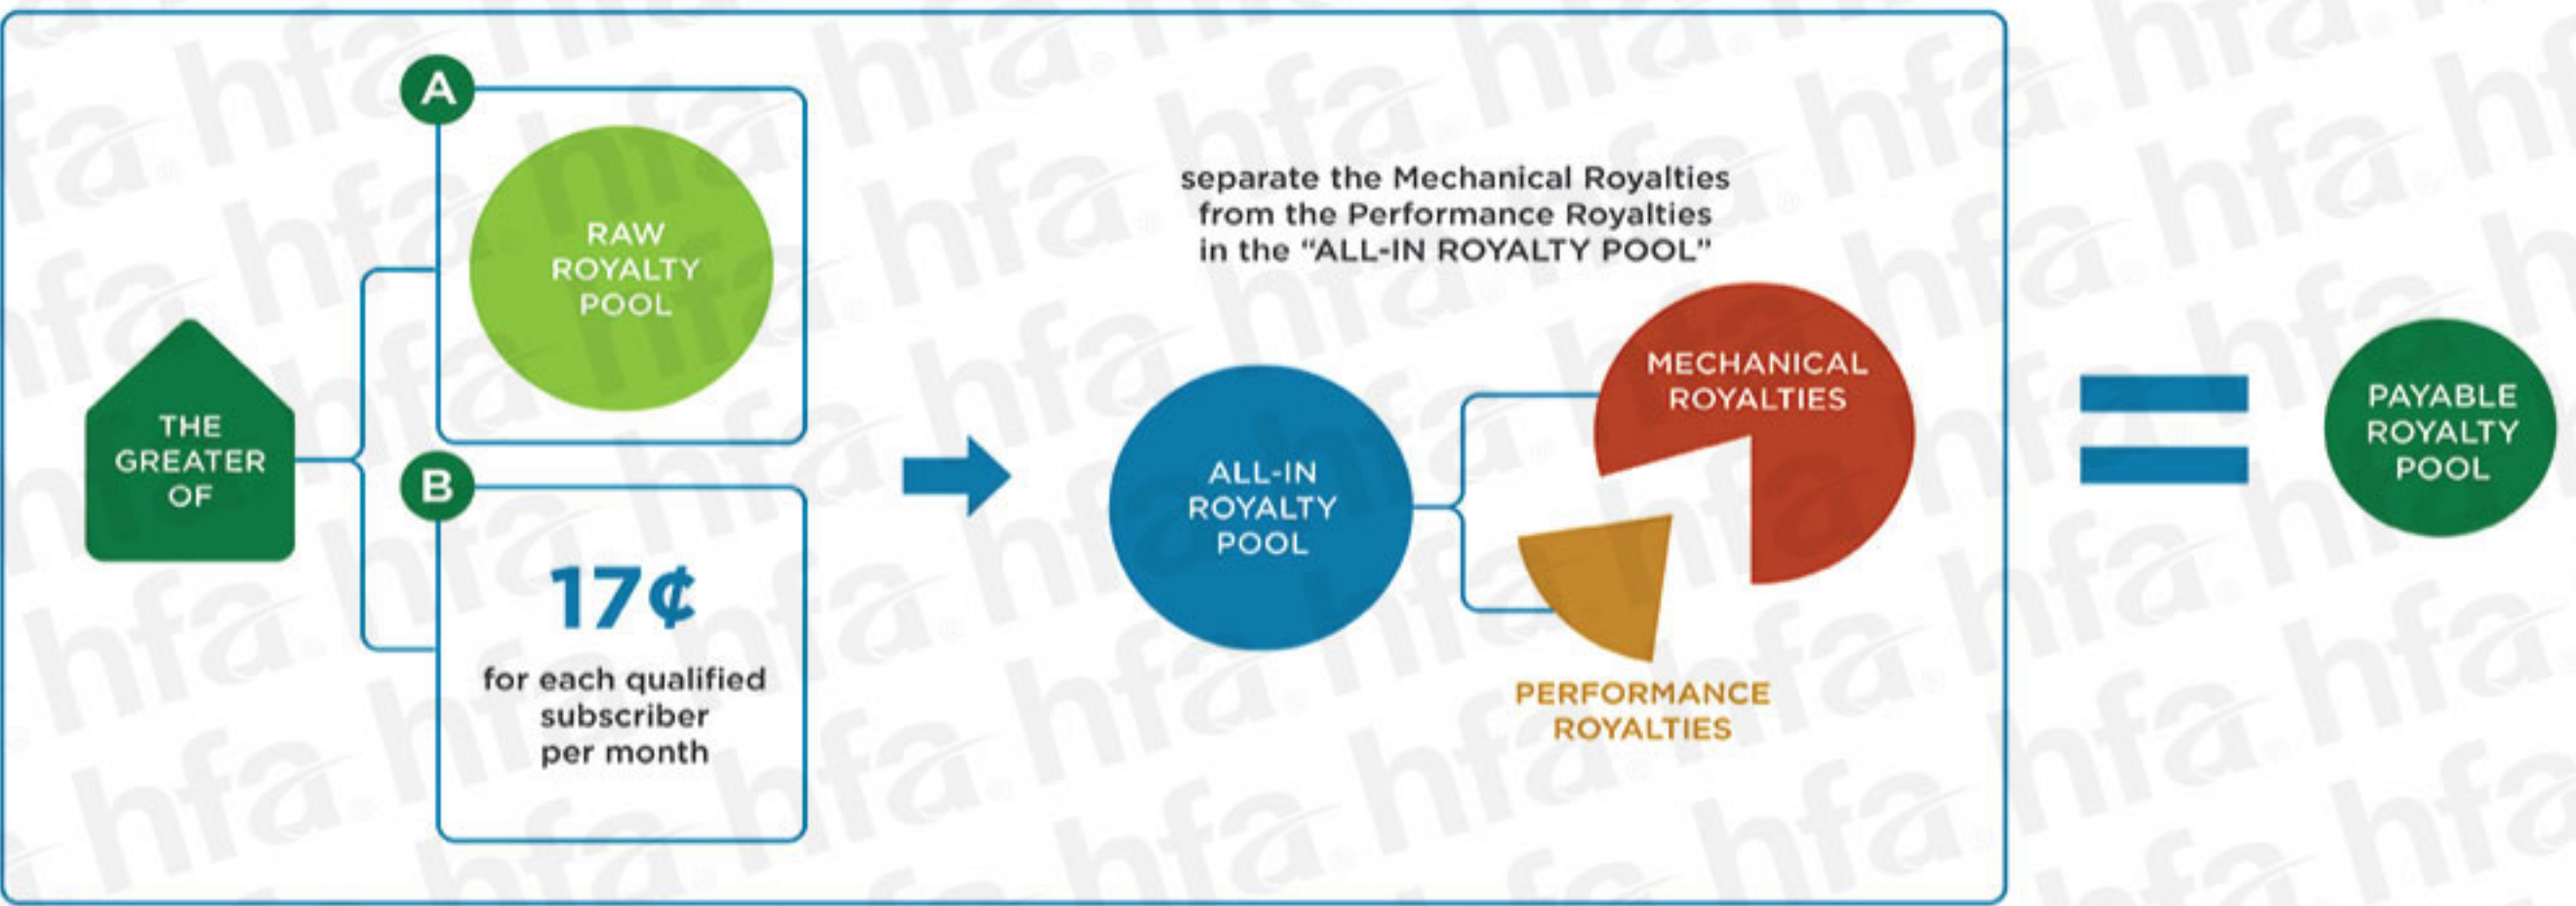

Paid Locker Service =

Service that provides continuous access to internet connected devices to recordings previously purchased by the end user

1 CALCULATE THE RAW ROYALTY POOL

2 CALCULATE THE PAYABLE ROYALTY POOL

3 ALLOCATE PAYABLE ROYALTY POOL